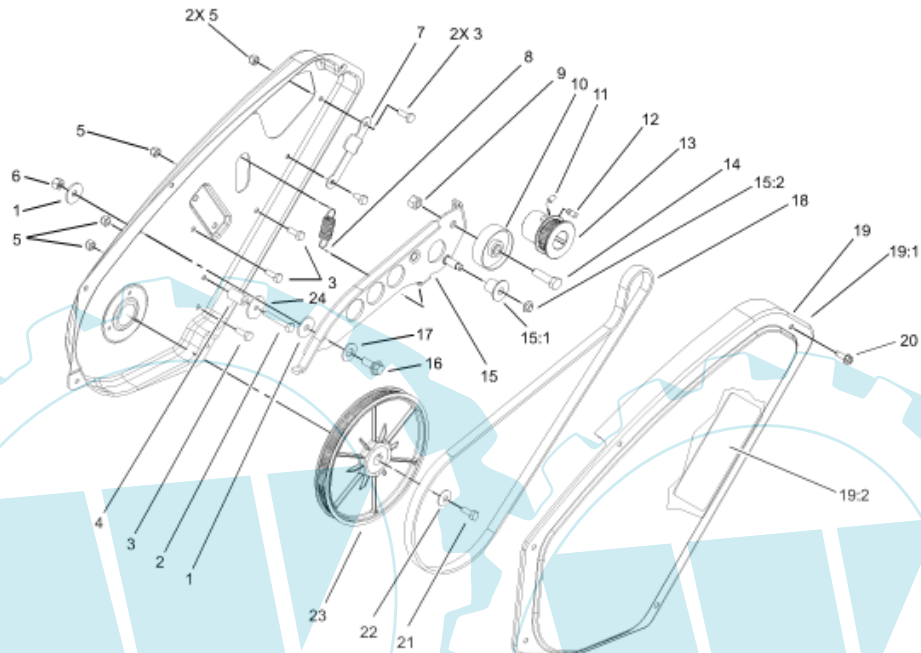

MASTER PARTS VIEWER

©2003 The Toro Company

Model: 38601 Year: 2004 Serial Range: 240000001 - 240999999

Impeller Assembly

No.	Part	Qty.
1	321-4 SCREW-HH	6
2	55-9370 SPACER-BLADE, ROTOR	6
3	3296-56 NUT-LOCK, NI	18
4	100-9856-03 DRUM-ROTOR	3

No.	Part	Qty.
5	100-9877-03 ROTOR ASM	1
6	84-1971 SCREW	12
7	100-9872 BLADE-ROTOR	3

MASTER PARTS VIEWER

©2003 The Toro Company

Model: 38601 Year: 2004 Serial Range: 24000001 - 24099999

Impeller Drive Assembly