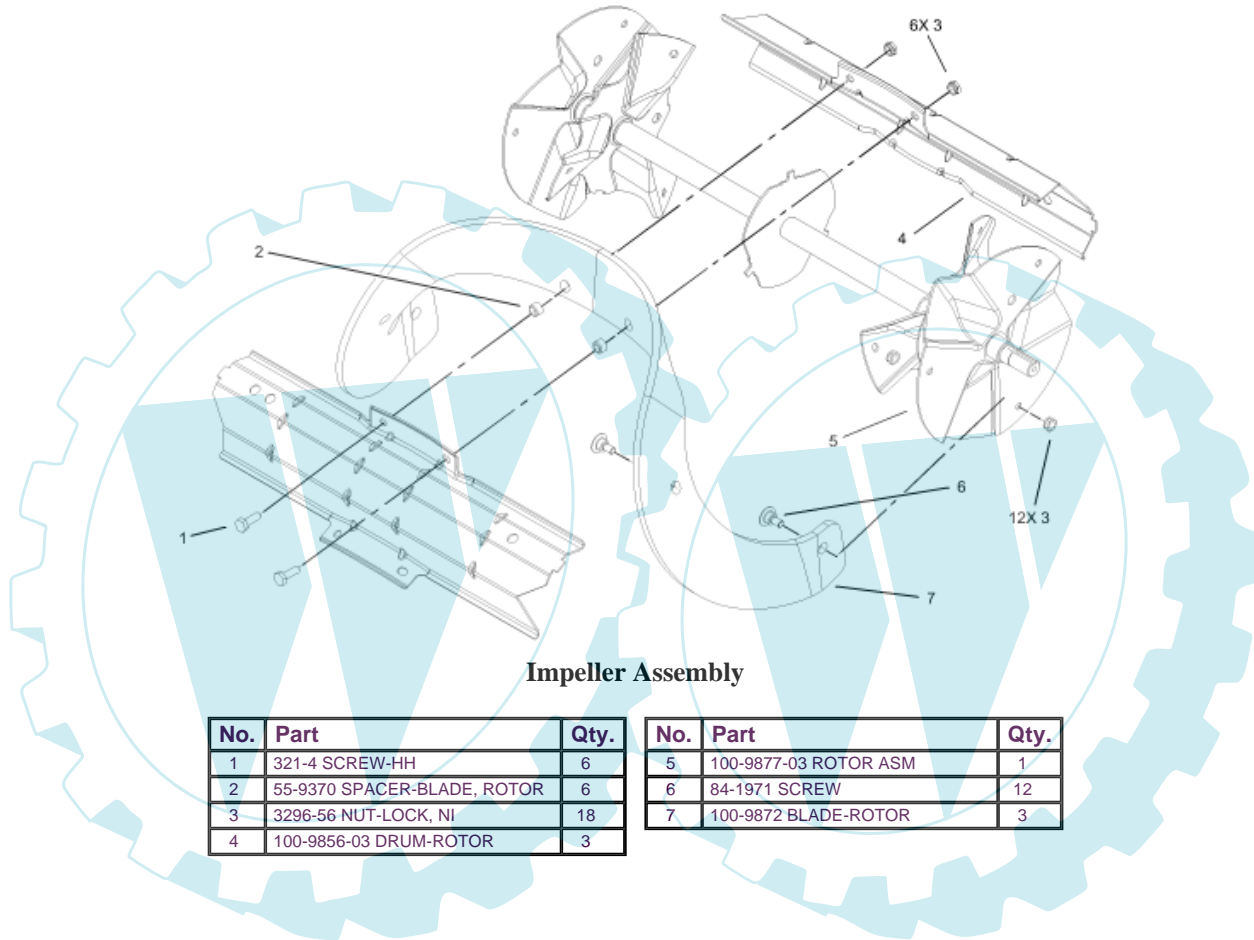

MASTER PARTS VIEWER

©2003 The Toro Company

Model: 38601 Year: 2004 Serial Range: 240000001 - 240999999

Chute Assembly

No.	Part	Qty.
1	55-8921-03 RING-SUPPORT, CHUTE	1
3	3296-42 NUT-LOCK, NI	6
4	3256-68 WASHER-FLAT	2
5	3290-456 WASHER-BELLEVILLE	2
6	3296-29 NUT-LOCK, NI	2
7	104-0882 CHUTE-DEFLECTOR	1
8	3230-22 SCREW-CARR	2
9	20-4320 WASHER-RUBBER	2
10	55-8950 PLATE-FRICTION	2
11	94-2791 CHUTE ASM	1
11:3	94-2901 DECAL-DANGER	1
13	3256-70 WASHER-FLAT	3
14	100-5486 SCREW-TRUSS HD, PHILLIPS	3

Ihr Ersatzteilspezialist im Internet!

Engine and Frame Assembly

No.	Part	Qty.
1	105-3515-03 SUPPORT-ENGINE	1
2	322-3 SCREW-HH	3
3	3296-42 NUT-LOCK, NI	4
4	3256-22 WASHER-FLAT	2
5	100-9899-03 SUPPORT-RECOIL	1
6	3290-456 WASHER-BELLEVILLE	7
7	3296-42 NUT-LOCK, NI	1
9	105-8953 Tank-Gas	1
10	55-9310 SEAL-FOAM	1
11	321-2 SCREW-HH	4
13	Engine-Briggs and Stratton, 084332-0130-E1	1
14	94-9932 HOSE-FUEL	1

MASTER PARTS VIEWER

©2003 The Toro Company

Model: 38601 Year: 2004 Serial Range: 240000001 - 240999999

Impeller Assembly

No.	Part	Qty.
1	321-4 SCREW-HH	6
2	55-9370 SPACER-BLADE, ROTOR	6
3	3296-56 NUT-LOCK, NI	18
4	100-9856-03 DRUM-ROTOR	3

Ihr Ersatzteilspezialist im Internet!

MASTER PARTS VIEWER

©2003 The Toro Company

Model: 38601 Year: 2004 Serial Range: 240000001 - 240999999

Upper Shroud and Control Panel Assembly

No.	Part	Qty.
1	3256-22 WASHER-FLAT	4
2	3250-32 SCREW-PPH	2
3	104-4133 GAS CAP ASM	1
4	32144-112 SCREW-HWH	2
5	55-9410 GUIDE-ROPE, STARTER	1
6	612824 CLIP-STARTER	1
7	612825 HANDLE-START	1
8	66-7460 BULB-PRIMER	1
9	44-2750 BODY-PRIMER	1
10	40-5940 SWITCH	1
11	104-8662 PANEL-CONTROL R, CE	1