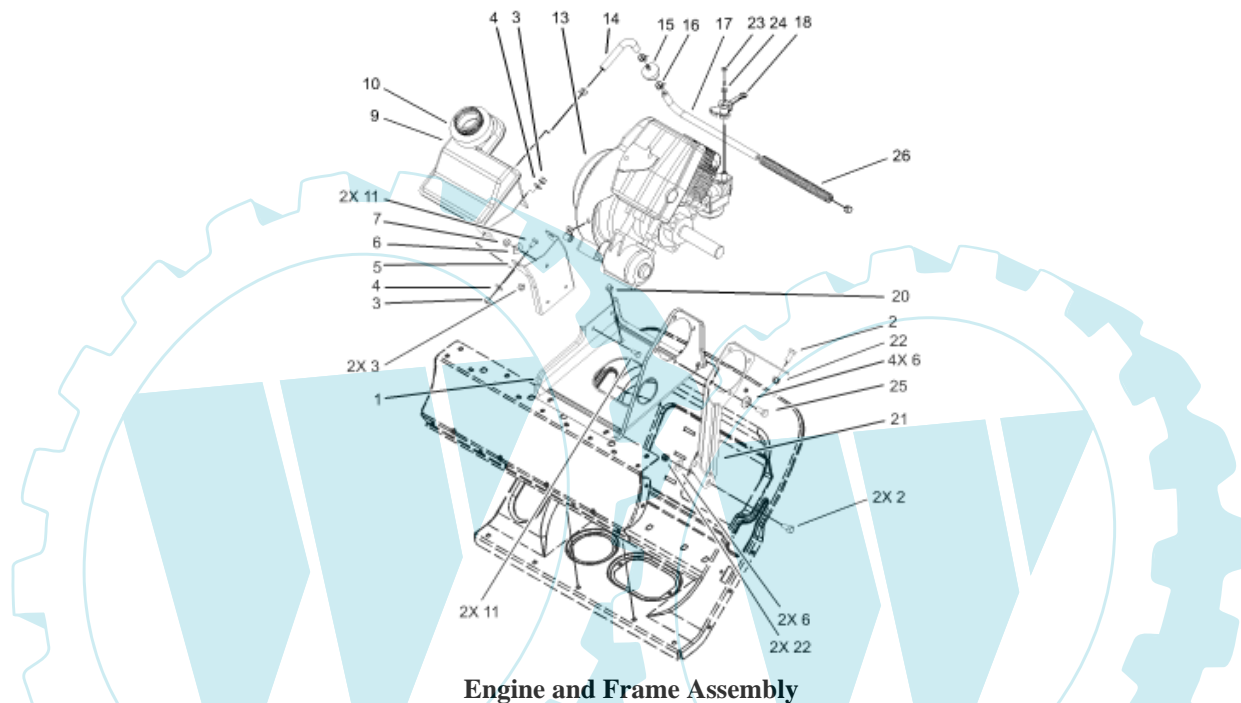

Engine and Frame Assembly

No.	Part	Qty.
1	105-3515-03 SUPPORT-ENGINE	1
2	322-3 SCREW-HH	3
3	3296-42 NUT-LOCK, NI	4
4	3256-22 WASHER-FLAT	2
5	100-9899-03 SUPPORT-RECOIL	1
6	3290-456 WASHER-BELLEVILLE	7
7	3296-42 NUT-LOCK, NI	1
9	105-8953 Tank-Gas	1
10	55-9310 SEAL-FOAM	1
11	321-2 SCREW-HH	4
13	Engine-Briggs and Stratton, 084332-0130-E1	1
14	94-9932 HOSE-FUEL	1

No.	Part	Qty.
15	56-6360 FILTER-FUEL	1
16	2412-98 CLAMP	4
17	49-2482 LINE-FUEL	1
18	104-0878 LEVER-CHOKE	1
20	32144-44 SCREW-HWH	3
21	104-0875-03 BRACE-ENGINE	1
22	3296-29 NUT-LOCK, NI	3
23	32144-97 SCREW-PPH, PLASTITE	1
24	104-4143 WASHER	1
25	322-4 SCREW-HH	4
26	104-4149 CONDUIT	1