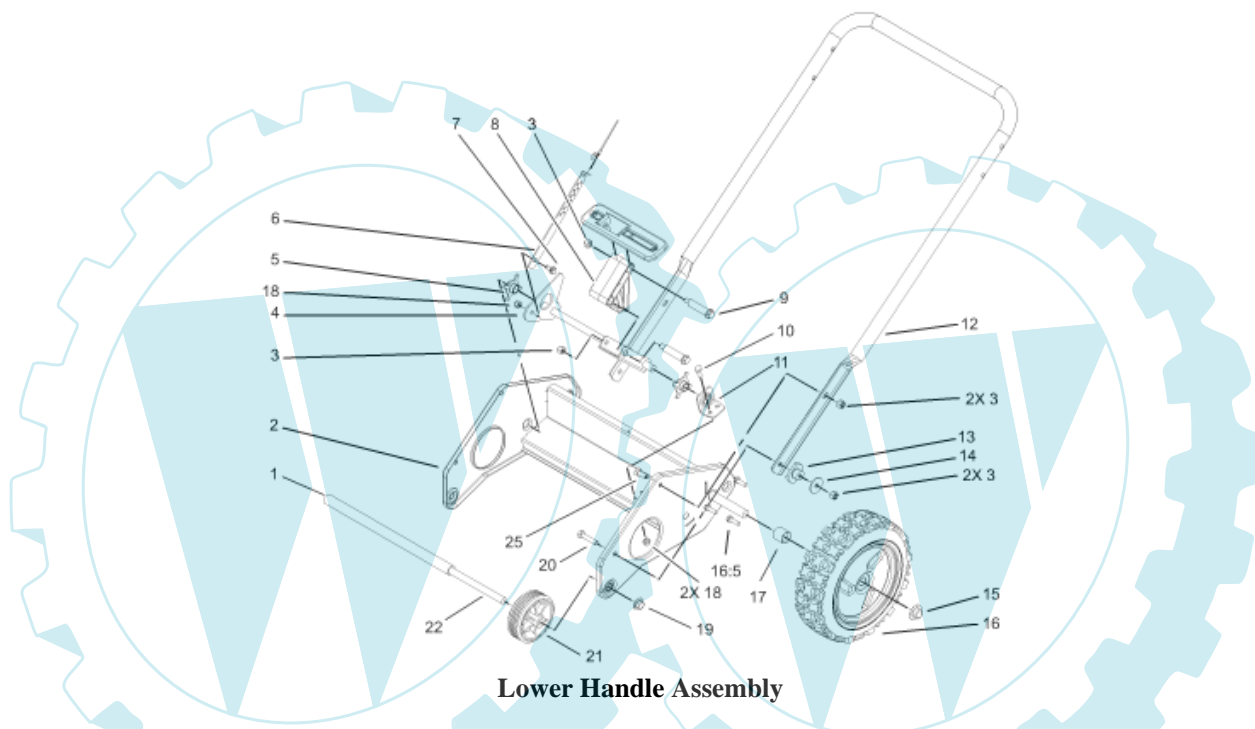

MASTER PARTS VIEWER

©2003 The Toro Company

Model: 38601 Year: 2004 Serial Range: 240000001 - 240999999

Lower Handle Assembly

No.	Part	Qty.
1	100-9878 SPACER-PLASTIC	1
2	100-9887-03 WHEELFRAME ASM	1
3	3296-29 NUT-LOCK, NI	6
4	104-0853 PIVOT ASM	1
5	104-0855 BUSHING-ROD, PIVOT	2
6	104-0899 ADJUSTER-CABLE, PIVOT	1
7	104-4102 SCREW-SHOULDER	1
8	100-9896 BLOCK-PIVOT	1
9	100-9880 BOLT-SHOULDER	2
10	321-4 SCREW-HH	2
11	100-9879 SUPPORT-ROD, PIVOT	1
12	100-9890-03 HANDLE LOWER	1

No.	Part	Qty.
13	100-9883 BUSHING-PIVOT	2
14	3256-57 WASHER-FLAT	2
15	104-4111 NUT-PUSH	2
16	105-3549 WHEEL ASM	2
16:5	46-8091 SCREW-HWH	3
17	104-0892 SPACER-AXLE, REAR	2
18	3296-42 NUT-LOCK, NI	3
19	32112-14 NUT-PUSH	2
20	322-7 SCREW-HH	2
21	100-9864 TIRE AND WHEEL ASM	2
22	100-9875 Axle-Front	1
25	322-3 SCREW-HH	2