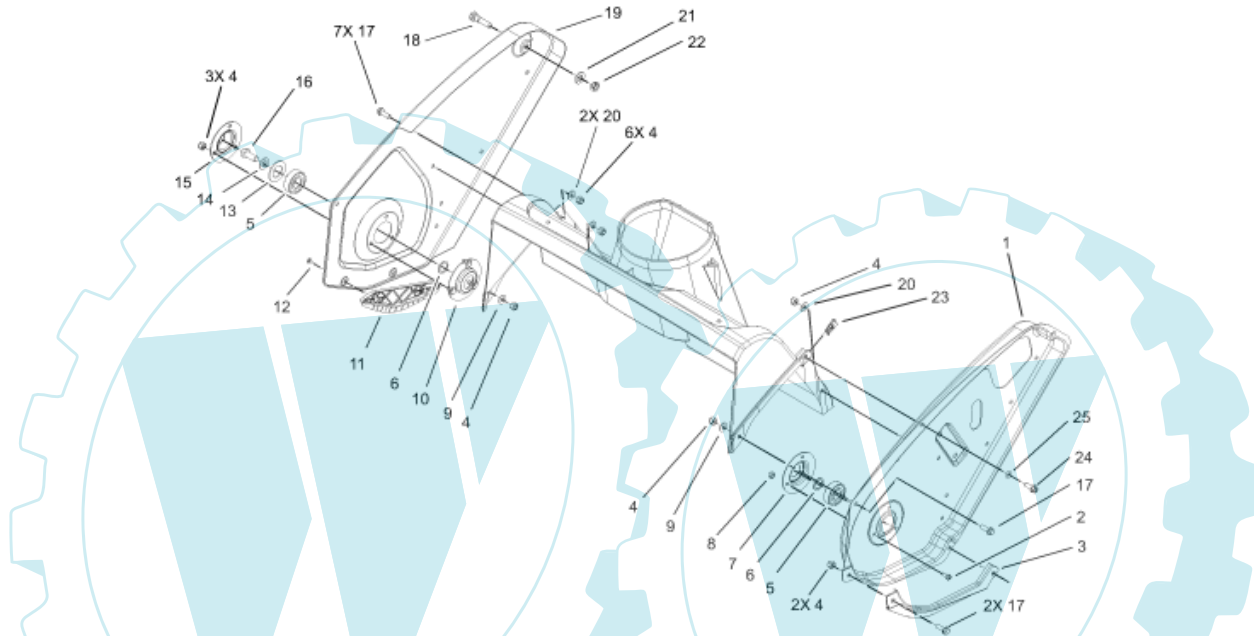

MASTER PARTS VIEWER

©2003 The Toro Company

Model: 38601 Year: 2004 Serial Range: 240000001 - 240999999

Upper Housing and Side Plate Assembly

No.	Part	Qty.
1	100-9865-03 SIDEPLATE-LH	1
2	32105-8 SCREW-SHH	3
3	104-0871 GUARD-ROTOR, LH	1
4	3296-42 NUT-LOCK, NI	14
5	100-1048 BEARING-BALL	2
6	52-7280 WASHER-THRUST	2
7	38-8620 FLANGE-BEARING	1
8	3296-2 NUT-LOCK, NI	3
9	3256-1 WASHER-FLAT	2
10	52-9110 FLANGE-BEARING	1
11	104-0872 GUARD-ROTOR, RH	1
12	95-4234 SCREW-PPH	2
13	52-7270 WASHER-RUBBER	1

No.	Part	Qty.
14	3256-24 WASHER-FLAT	1
15	52-7290-03 RETAINER-BEARING	1
16	3234-25 SCREW-HHF	1
17	32105-15 SCREW	10
18	38-8211 PIN-ROTOR	1
19	100-9870-03 SIDEPLATE-RH	1
20	3256-22 WASHER-FLAT	3
21	3256-24 WASHER-FLAT	1
22	32152-8 NUT-LOCK, CONE	1
23	702552 NUT-SPEED	1
24	49-2040 SCREW-HWHTF	1
25	104-8657 O-RING	1

Ihr Ersatzteilspezialist im Internet!