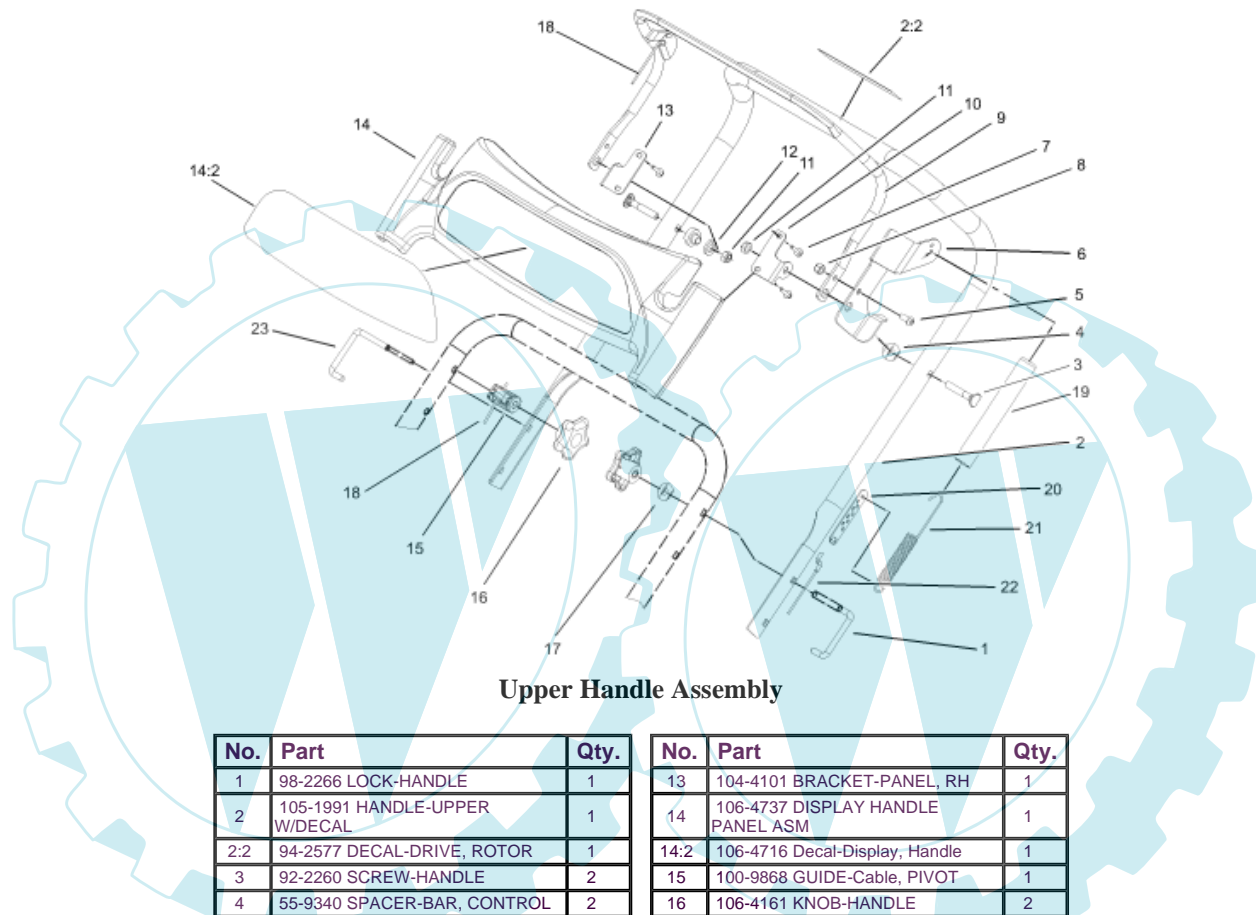

Upper Handle Assembly

No.	Part	Qty.
1	98-2266 LOCK-HANDLE	1
2	105-1991 HANDLE-UPPER W/DECAL	1
2:2	94-2577 DECAL-DRIVE, ROTOR	1
3	92-2260 SCREW-HANDLE	2
4	55-9340 SPACER-BAR, CONTROL	2
5	3274-31 SCREW-HSBH	1
6	100-9882-03 ARM-CLUTCH, HANDLE	1
7	98-1375 SCREW-HWH	4
8	3296-42 NUT-LOCK, NI	1
9	104-4104-03 BAR-CONTROL	1
10	104-4100 BRACKET-PANEL, LH	1
11	3296-47 NUT-LOCK, NI	2
12	55-9670 WASHER	1

No.	Part	Qty.
13	104-4101 BRACKET-PANEL, RH	1
14	106-4737 DISPLAY HANDLE PANEL ASM	1
14:2	106-4716 Decal-Display, Handle	1
15	100-9868 GUIDE-Cable, PIVOT	1
16	106-4161 KNOB-HANDLE	2
17	75-9130 WASHER-CURVED	1
18	104-0895 CABLE-PIVOT	1
19	104-4145 COVER-SPRING	1
20	71-5330 ADJUSTER-CABLE, CLUTCH	1
21	104-0894 SPRING-CABLE	1
22	104-0896 CABLE-CLUTCH	1
23	104-4126 LOCK-HANDLE, RH	1