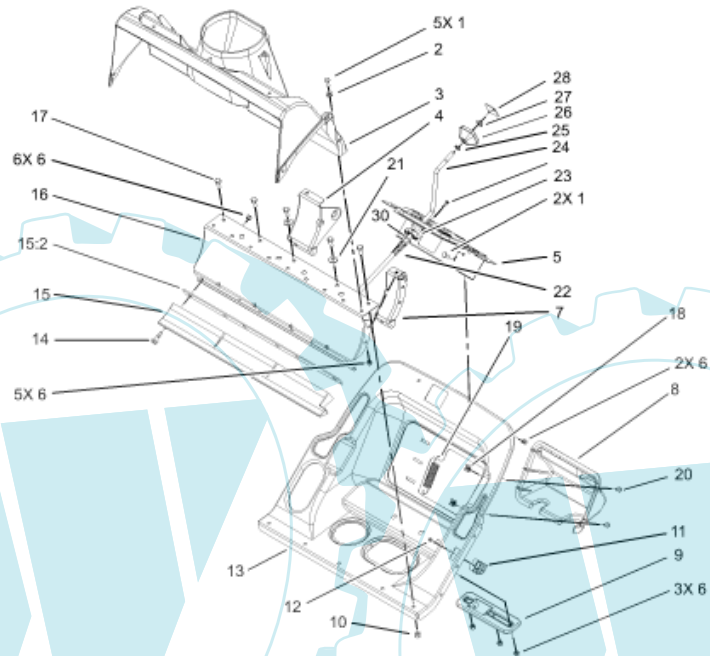

MASTER PARTS VIEWER

©2003 The Toro Company

Model: 38601 Year: 2004 Serial Range: 240000001 - 240999999

Lower Handle Assembly

No.	Part	Qty.
1	100-9878 SPACER-PLASTIC	1
2	100-9887-03 WHEELFRAME ASM	1
3	3296-29 NUT-LOCK, NI	6
4	104-0853 PIVOT ASM	1
5	104-0855 BUSHING-ROD, PIVOT	2
6	104-0899 ADJUSTER-CABLE, PIVOT	1
7	104-4102 SCREW-SHOULDER	1
8	100-9896 BLOCK-PIVOT	1
9	100-9880 BOLT-SHOULDER	2
10	321-4 SCREW-HH	2
11	100-9879 SUPPORT-ROD, PIVOT	1
12	100-9890-03 HANDLE LOWER	1

No.	Part	Qty.
13	100-9883 BUSHING-PIVOT	2
14	3256-57 WASHER-FLAT	2
15	104-4111 NUT-PUSH	2
16	105-3549 WHEEL ASM	2
16:5	46-8091 SCREW-HWH	3
17	104-0892 SPACER-AXLE, REAR	2
18	3296-42 NUT-LOCK, NI	3
19	32112-14 NUT-PUSH	2
20	322-7 SCREW-HH	2
21	100-9864 TIRE AND WHEEL ASM	2
22	100-9875 Axle-Front	1
25	322-3 SCREW-HH	2