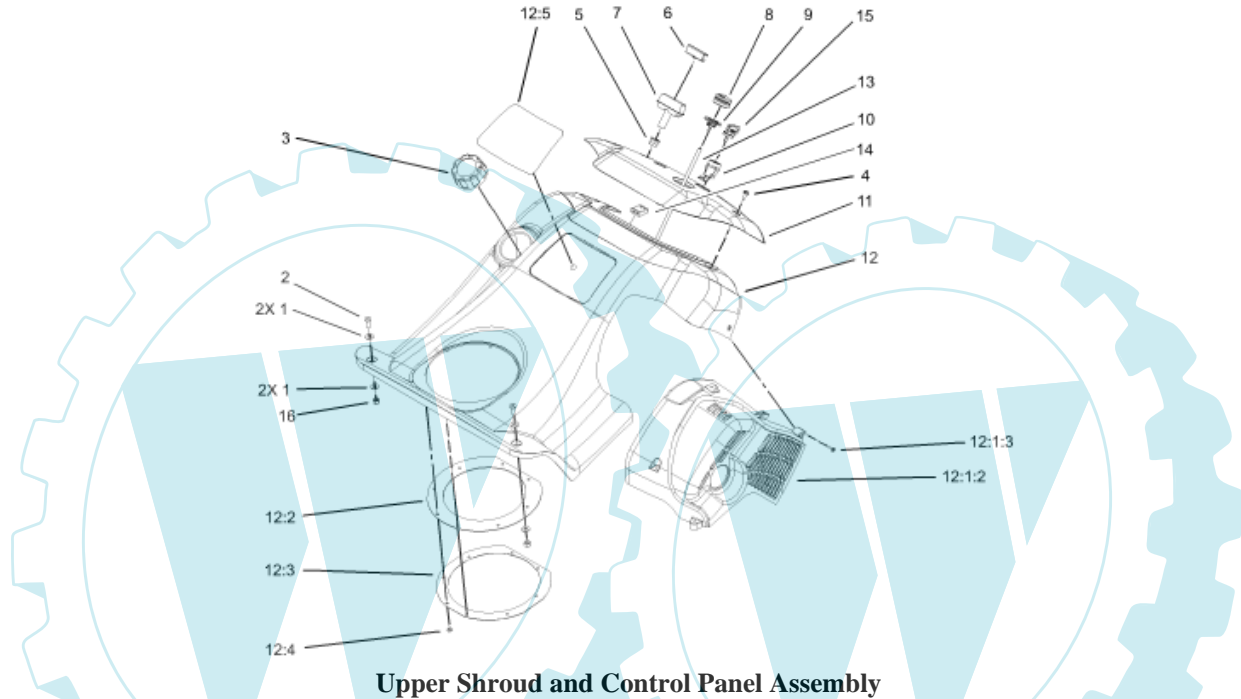

MASTER PARTS VIEWER

©2003 The Toro Company

Model: 38601 Year: 2004 Serial Range: 240000001 - 240999999

Upper Housing and Side Plate Assembly

No.	Part	Qty.
1	100-9865-03 SIDEPLATE-LH	1
2	32105-8 SCREW-SHH	3
3	104-0871 GUARD-ROTOR, LH	1
4	3296-42 NUT-LOCK, NI	14
5	100-1048 BEARING-BALL	2
6	52-7280 WASHER-THRUST	2
7	38-8620 FLANGE-BEARING	1
8	3296-2 NUT-LOCK, NI	3
9	3256-1 WASHER-FLAT	2
10	52-9110 FLANGE-BEARING	1
11	104-0872 GUARD-ROTOR, RH	1
12	95-4234 SCREW-PPH	2
13	52-7270 WASHER-RUBBER	1

No.	Part	Qty.
14	3256-24 WASHER-FLAT	1
15	52-7290-03 RETAINER-BEARING	1
16	3234-25 SCREW-HHF	1
17	32105-15 SCREW	10
18	38-8211 PIN-ROTOR	1
19	100-9870-03 SIDEPLATE-RH	1
20	3256-22 WASHER-FLAT	3
21	3256-24 WASHER-FLAT	1
22	32152-8 NUT-LOCK, CONE	1
23	702552 NUT-SPEED	1
24	49-2040 SCREW-HWHTF	1
25	104-8657 O-RING	1

Ihr Ersatzteilspezialist im Internet!

MASTER PARTS VIEWER

©2003 The Toro Company

Model: 38601 Year: 2004 Serial Range: 240000001 - 240999999

Upper Shroud and Control Panel Assembly

No.	Part	Qty.
1	3256-22 WASHER-FLAT	4
2	3250-32 SCREW-PPH	2
3	104-4133 GAS CAP ASM	1
4	32144-112 SCREW-HWH	2
5	55-9410 GUIDE-ROPE, STARTER	1
6	612824 CLIP-STARTER	1
7	612825 HANDLE-START	1
8	66-7460 BULB-PRIMER	1
9	44-2750 BODY-PRIMER	1
10	40-5940 SWITCH	1
11	104-8662 PANEL-CONTROL R, CE	1