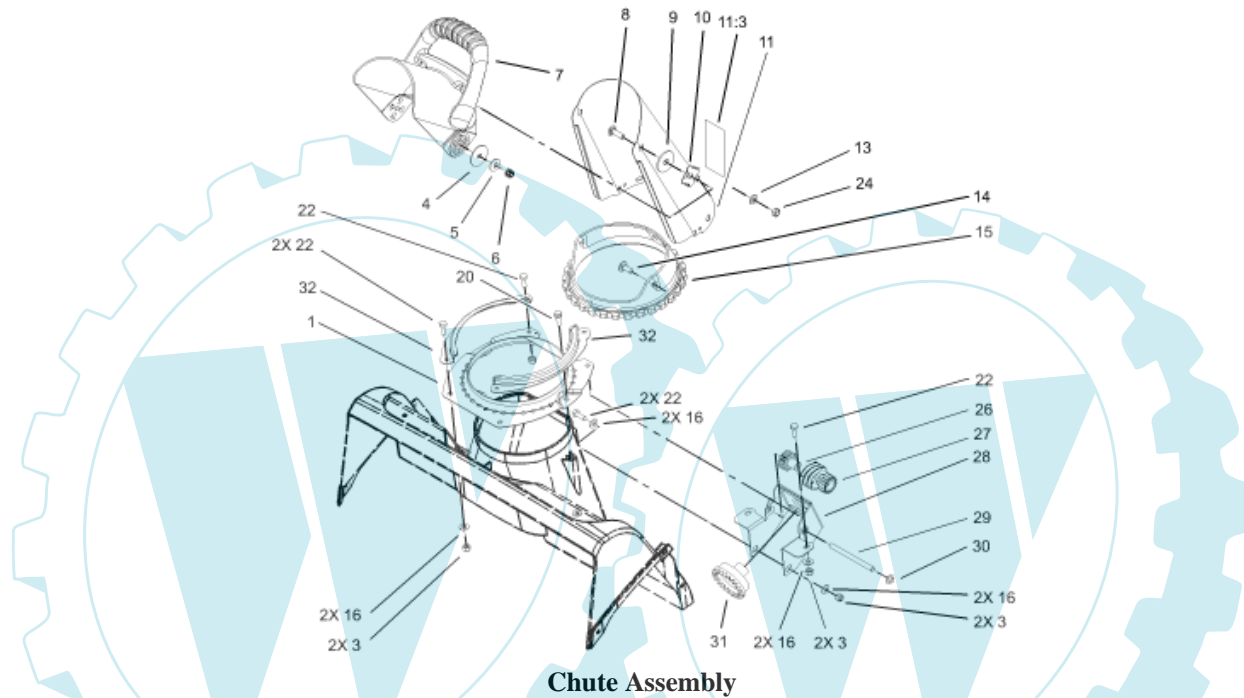

MASTER PARTS VIEWER

©2003 The Toro Company

Model: 38601 Year: 2004 Serial Range: 240000001 - 240999999

Chute Assembly

No.	Part	Qty.
1	55-8921-03 RING-SUPPORT, CHUTE	1
3	3296-42 NUT-LOCK, NI	6
4	3256-68 WASHER-FLAT	2
5	3290-456 WASHER-BELLEVILLE	2
6	3296-29 NUT-LOCK, NI	2
7	104-0882 CHUTE-DEFLECTOR	1
8	3230-22 SCREW-CARR	2
9	20-4320 WASHER-RUBBER	2
10	55-8950 PLATE-FRICTION	2
11	94-2791 CHUTE ASM	1
11:3	94-2901 DECAL-DANGER	1
13	3256-70 WASHER-FLAT	3
14	100-5486 SCREW-TRUSS HD, PHILLIPS	3

No.	Part	Qty.
15	55-8720 RING-GEAR, CHUTE	1
16	3256-22 WASHER-FLAT	8
20	46-8091 SCREW-HWH	2
22	321-4 SCREW-HH	6
24	3296-47 NUT-LOCK, NI	3
26	55-8750 GEAR-SPUR, SPACER	1
27	105-3512 GEAR-SPUR/WORM	1
28	104-8660-03 BRACKET-CHUTE GEARS	1
29	55-9150 SHAFT-GEAR, WORM	1
30	32112-11 NUT-PUSH	2
31	55-8740 GEAR-FACE	1
32	55-8910-03 RING-RETAINER, CHUTE	2

MASTER PARTS VIEWER

©2003 The Toro Company

Model: 38601 Year: 2004 Serial Range: 240000001 - 240999999

Impeller Assembly

No.	Part	Qty.
1	321-4 SCREW-HH	6
2	55-9370 SPACER-BLADE, ROTOR	6
3	3296-56 NUT-LOCK, NI	18
4	100-9856-03 DRUM-ROTOR	3

No.	Part	Qty.
5	100-9877-03 ROTOR ASM	1
6	84-1971 SCREW	12
7	100-9872 BLADE-ROTOR	3

MASTER PARTS VIEWER

©2003 The Toro Company

Model: 38601 Year: 2004 Serial Range: 24000001 - 24099999

Impeller Drive Assembly